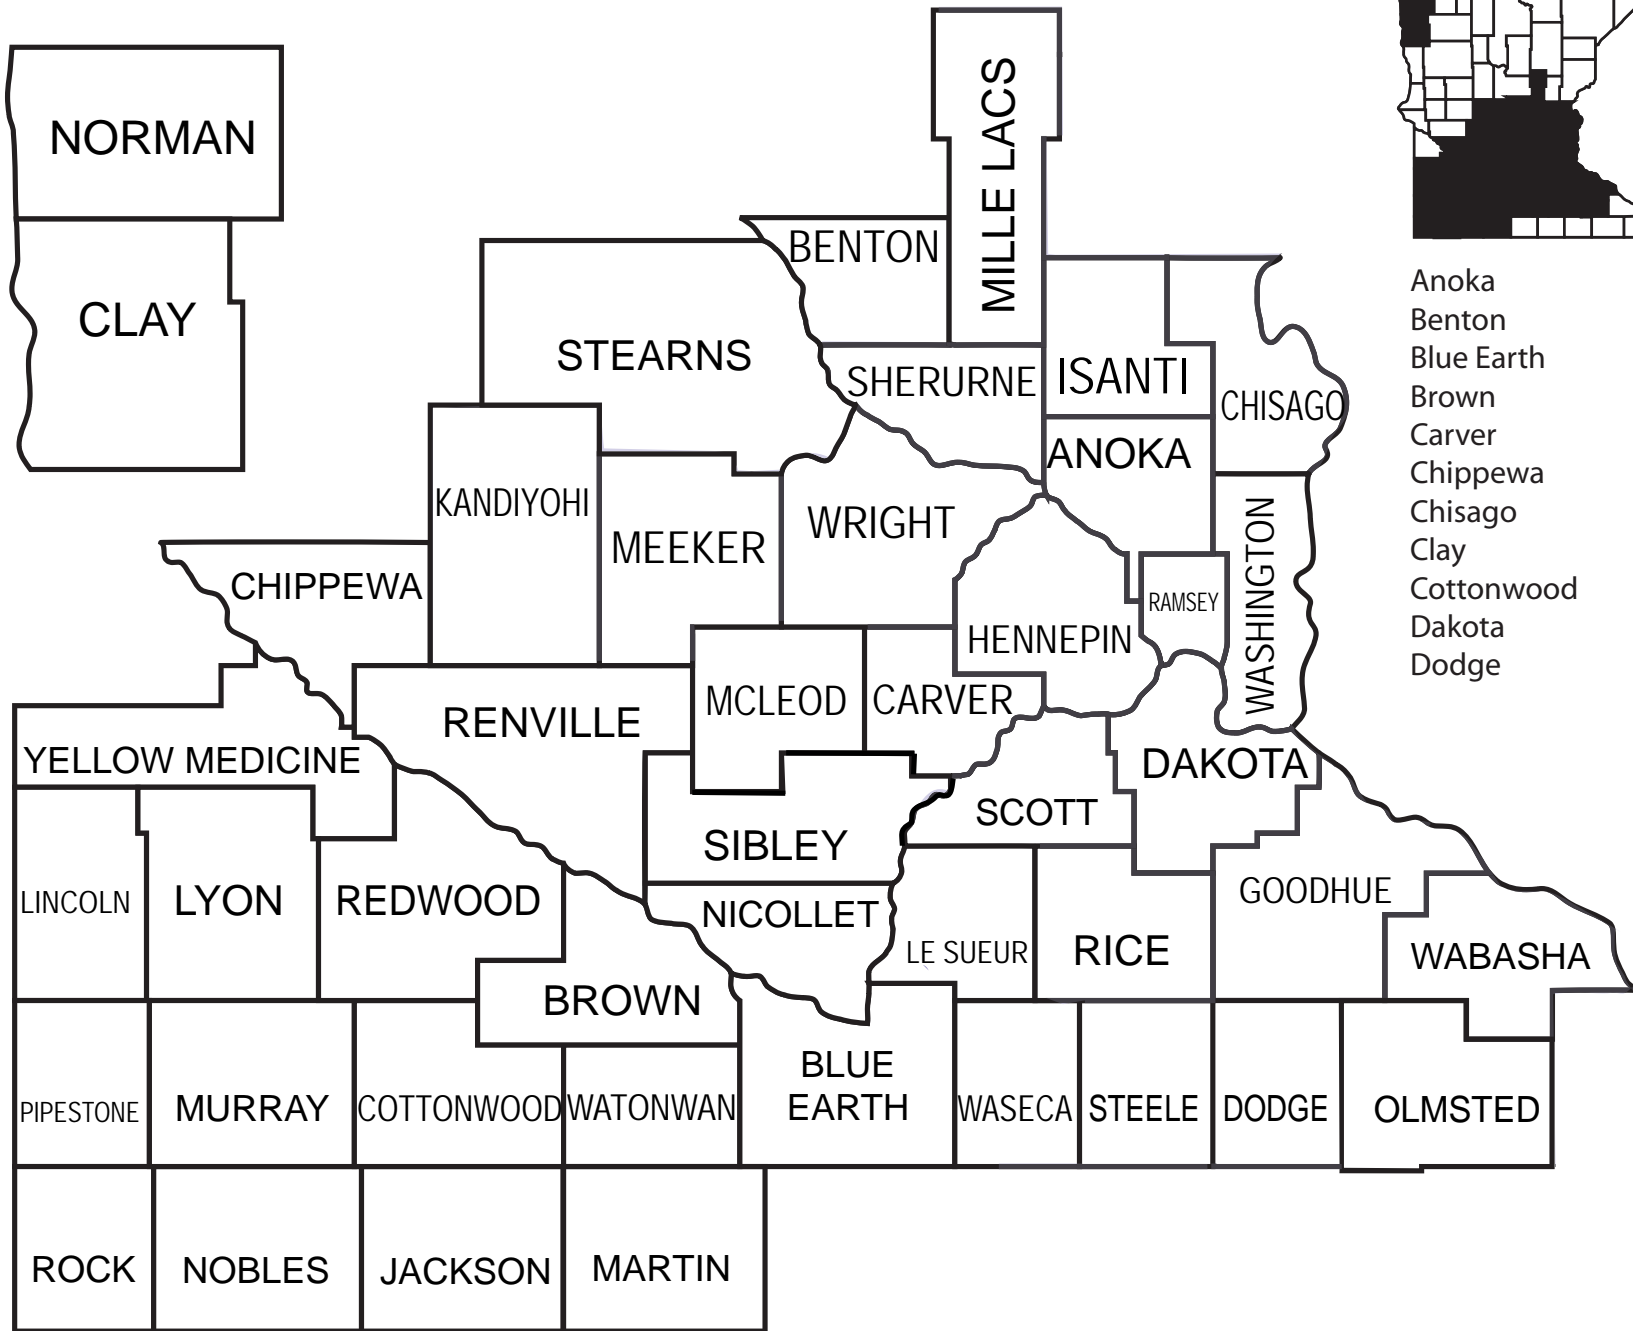

# Minnesota Counties Hail Exposure Map

R903.5

- Goodhue
- Hennepin
- Isanti
- Jackson
- Kandiyohi
- Le Sueur
- Lincoln
- Lyon
- Martin
- McLeod
- Meeker
- Mille Lacs
- Murray
- Nicollet
- Nobles
- Norman
- Olmsted
- Pipestone
- Ramsey
- Redwood
- Renville
- Rice
- Rock
- Scott
- Sherburne
- Sibley
- Stearns
- Steele
- Wabasha
- Waseca
- Washington
- Watonwan
- Wright
- Yellow Medicine