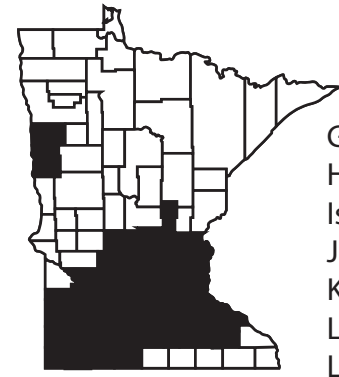

# Minnesota Counties Hail Exposure Map

R903.5

- Goodhue
- Hennepin
- Isanti
- Jackson
- Kandiyohi
- Le Sueur
- Lincoln
- Lyon
- Martin
- McLeod
- Meeker
- Mille Lacs
- Murray
- Nicollet
- Nobles
- Norman
- Olmsted
- Pipestone
- Ramsey
- Redwood
- Renville
- Rice
- Rock
- Scott
- Sherburne
- Sibley
- Stearns
- Steele
- Wabasha
- Waseca
- Washington
- Watonwan
- Wright
- Yellow Medicine